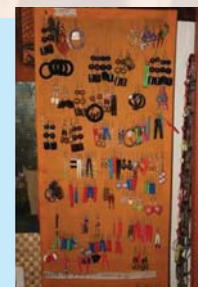

165 Leather beaded watch strips US$30

166 Assorted Jewelry ear pins or earrings US$3 each