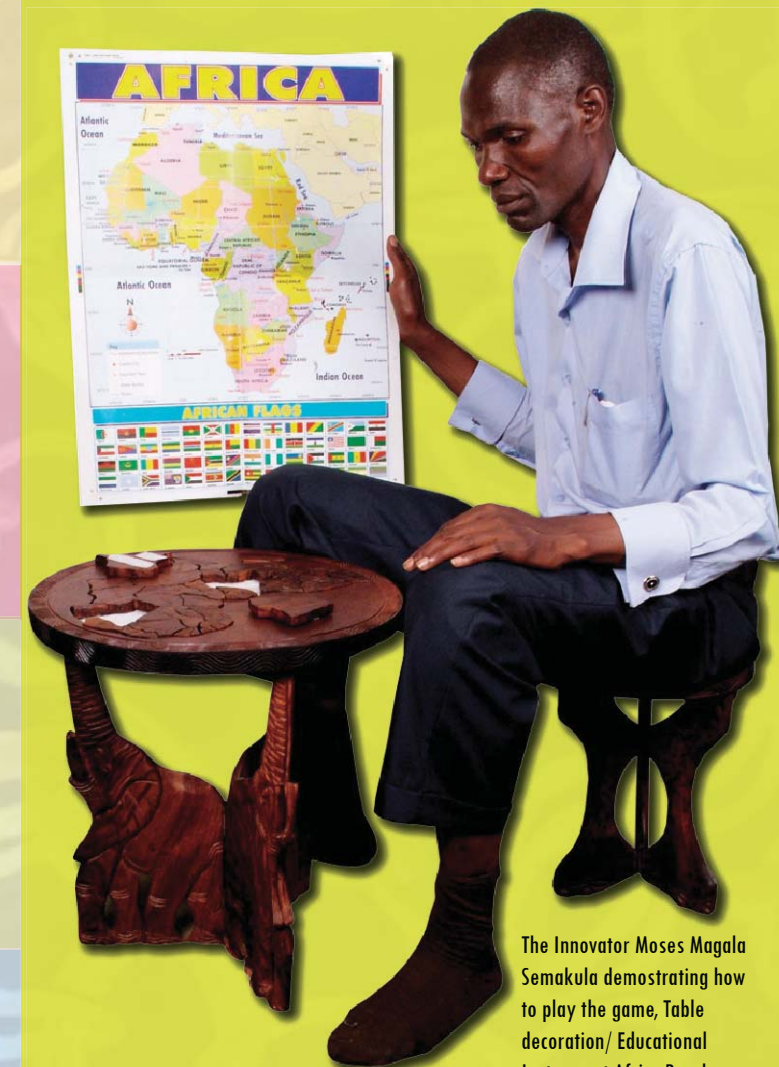

MOSES MAGALA AND COMPANY LTD.

Uganda and Africa's Largest Art Store, for African Art & Crafts Exports worldwide;
Development of Rural Youths, Artists, Disabled & Women countrywide

Code No.: 037
Name & Description:
Banana Fibre Frameable
Art Piece
C I F (Port of Entry)
US$: 6 US$

Code No.: 038
Name & Description:
Shopping Handbag
C I F (Port of Entry)
US$: 15 US$

Code No.: 039
Name & Description:
Assorted Frame Batiks Size
A- B-C-D-E
C I F (Port of Entry)
US$: 10, 15, 20, 25,30

Code No.: 040
Name & Description:
Covered Knives From the
Northern Region
C I F (Port of Entry)
US$: 6

Code No.: 041
Name & Description:
Equator Label
C I F (Port of Entry)
US$: 1

Code No.: 042
Name & Description:
I Love Uganda Label
C I F (Port of Entry)
US$: 1

Code No.: 043
Name & Description:
Back Cloth Epron
C I F (Port of Entry)
US$: 15

Code No.: 044
Name & Description:
Back Cloth Lady's Handbags
C I F (Port of Entry)
US$: 15

Code No.: 045
Name & Description:
Assorted Sisal Bags
C I F (Port of Entry)
US$: 10

Code No.: 046
Name & Description:
Wooden Head Mask
C I F (Port of Entry)
US$: 30

Code No.: 047
Name & Description:
Jesus on the Cross
Wooden Curving
C I F (Port of Entry)
US$: 10

Code No.: 048
Name & Description:
Assorted ebony
Animals Different sizes
C I F (Port of Entry)
US$: 10 - 200

Code No.: 001
Name & Description:
Africa Map Puzzle (Stools)
C I F (Port of Entry)
US$: 350 US$

Code No.: 002
Name & Description:
Africa Map puzzle
(Stool) US$ 50 each

Code No.: 003
Name & Description:
Africa Map Puzzle
(Top Demonstration)

Code No.: 004
Name & Description:
Africa Map Puzzle
(Top Demonstration)

Code No.: 005
Name & Description:
Africa Map Puzzle
(Stool Puzzle)
C I F (Port of Entry)
US$: 500 US$