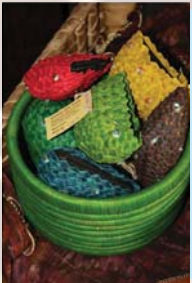

154
Backcloth Jewelry
containers & Pen Holders
US\$15

155
African Violin
(Endingidi)
US\$25

156
Backcloth
Photo Album
US\$30

156
Backcloth
Photo Album
US\$30

157
Visitors Book
(Paper Product)
US\$40

158. Paper Albums (Small, Medium & Big) US\$40, US\$30, US\$20

157. Visitors Book (Paper Product) US\$40

159 Baby Dolls wearing African Gomesi or Busuti US\$12 each

160 Small Decorated Drums US\$3

161 Fine weaved Baskets US\$25

162 Assorted Table Place Mats US\$ 40

163 Assorted Baskets US\$15 each Or US\$200 a dozen