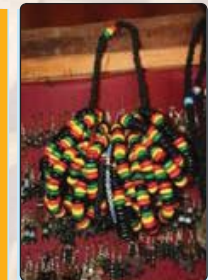

Code No.: 034
Name & Description:
Lady's Bracelets
C I F (Port of Entry)
US$: 6 US$