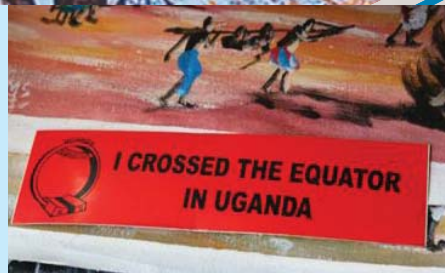

113
Equator of
Uganda (Label)
US$1