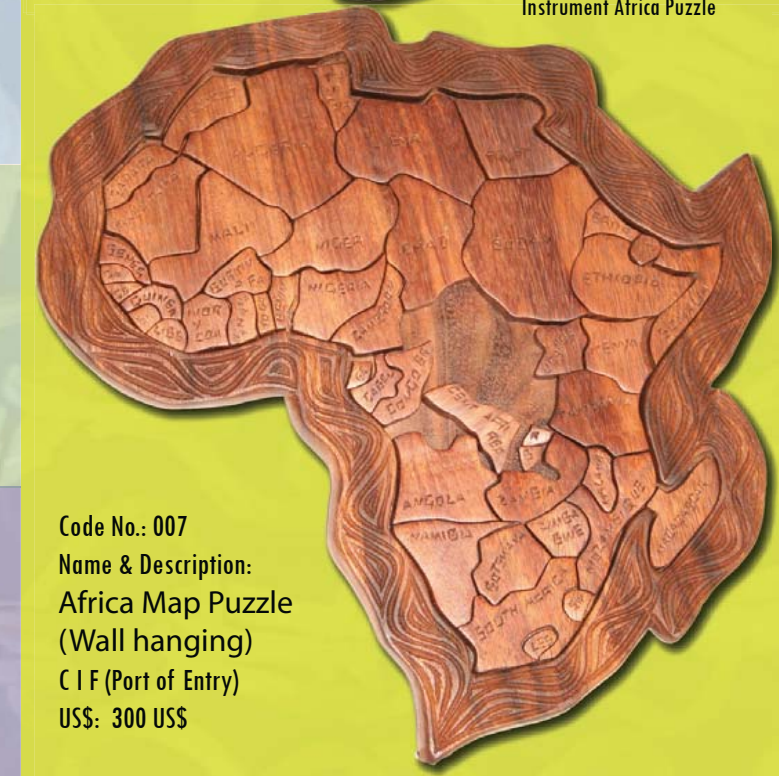

Code No.: 004
Name & Description:
Africa Map Puzzle
(Top Demonstration)

Code No.: 005
Name & Description:
Africa Map Puzzle
(Stool Puzzle)
C I F (Port of Entry)
US\$: 500 US\$

Code No.: 006
Name & Description:
Africa Map Puzzle
(Table Decoration
packing demonstration
for Export)
C I F (Any entry point worldwide)
US\$: 500

The Innovator Moses Magala Semakula demonstrating how to play the game, Table decoration/ Educational Instrument Africa Puzzle

Code No.: 007
Name & Description:
Africa Map Puzzle
(Wall hanging)
C I F (Port of Entry)
US\$: 300 US\$